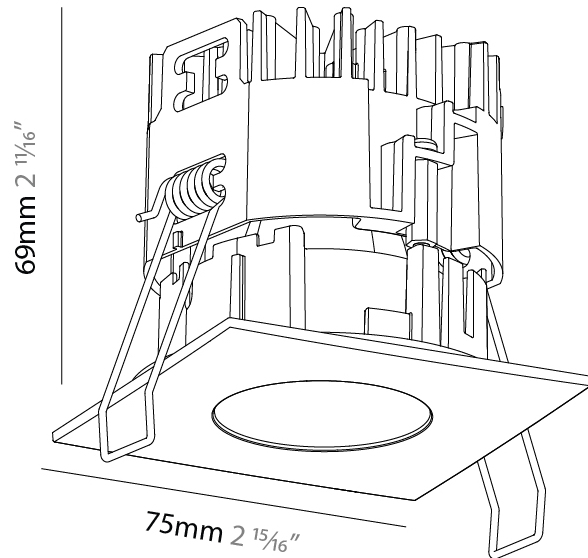

GENERAL

Series: Oiko Pro Square
Subseries: Oiko Pro Square Fixed
Brand: Prolicht
Division: Architectural
Mounting Type: Recessed
Mounting Location: Ceiling
Subcategory: Downlight

PHYSICAL

Shape: Square
Length (mm): 75
Length (in): 2 ¹⁵/₁₆
Width (mm): 75
Width (in): 2 ¹⁵/₁₆
Height (mm): 69
Height (in): 2 ⁵/₇
Ceiling Thickness (mm): 1 - 25
Ceiling Thickness (in): 1/16 - 1 3/16
Min. Recessing Depth (mm): 70
Min. Recessing Depth (in): 2 ³/₄
Light Distribution: Downlight
Weight (kg): 0.209
Diffuser: Lens Pack - No Lens / Opal / Linear Spread Lens / Honeycomb / Spread Lens
Fixture Finish: SSR / BKV / CWI / CRY / HAB / UFT / ITA / RUA / FTG / MYG / LOD / PUS / FRO / FUP / KIA / POP / BLS / SPG / MEY / GOH / GUM / CHC / COM / ABZ / JAG / OBR / MOS / ROR
Fixture Material: Aluminum Die Cast
Cut-out Measurements: D. 68mm / 2 11/16"

ELECTRICAL

Lamp Type: LED (Zhaga Standard)
Input Wattage (W): 16.4
Total Output Wattage (W): 14.6
Dimming: Tri-Mode (Non-Dimming and Phase Dimming (120Vac only) and 0-10V Dimming)
Driver Included: Yes
Driver Location: Remote
Driver Type: Constant Current - Universal
Driver Class: Class 2
Input Voltage (V): 120 - 277
Constant Current (MA): 350

LED

Number of LEDs: 1
Color Temperature (°K): 2700 / 3000 / 3500 / 4000
Max. Delivered Lumen (lm): 1096 / 1108 / 1160 / 1162
CRI: >90 CRI
Lamp Life (hrs): 50000

OPTICAL

Reflector°: 16

RATINGS AND CERTIFICATIONS

Certified By: Certified for North American Standards
IP rating: IP54