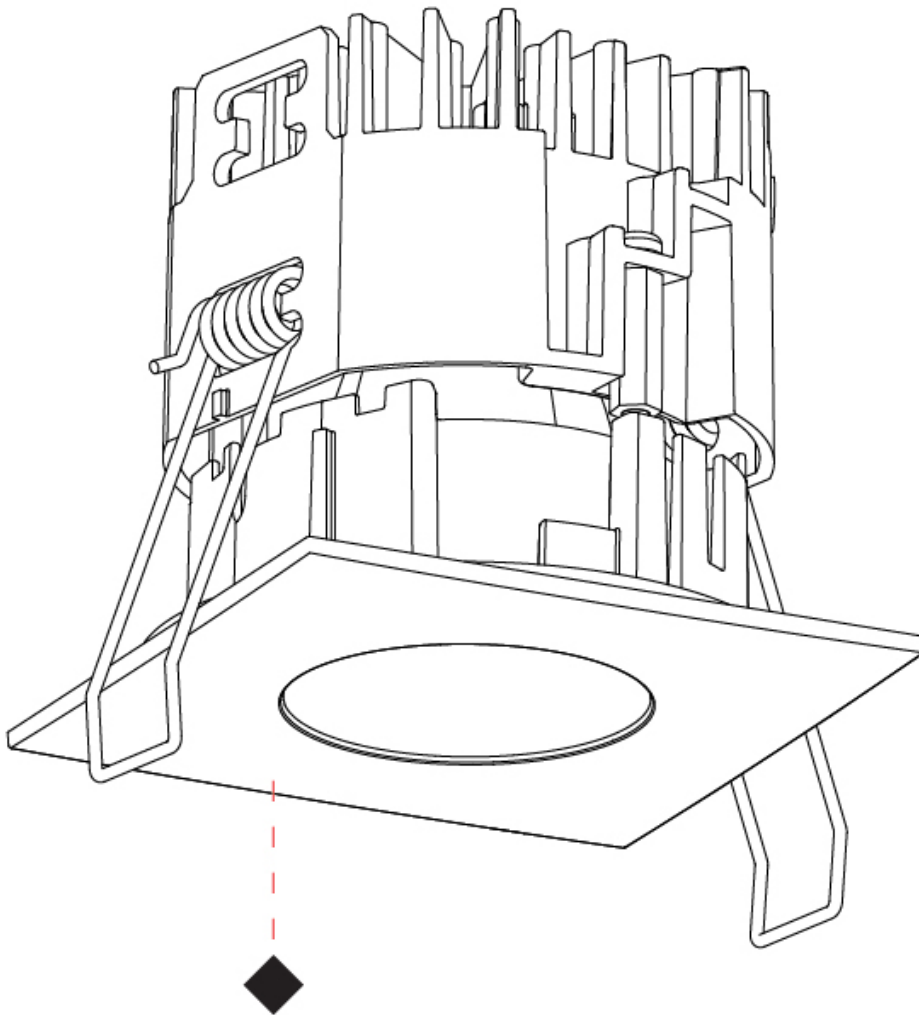

OIKO PRO SQUARE FIXED RECESSED

A350105-

PROJECT	_____
TYPE	_____
SPECIFIER	_____
QUANTITY	_____
DATE	_____

A