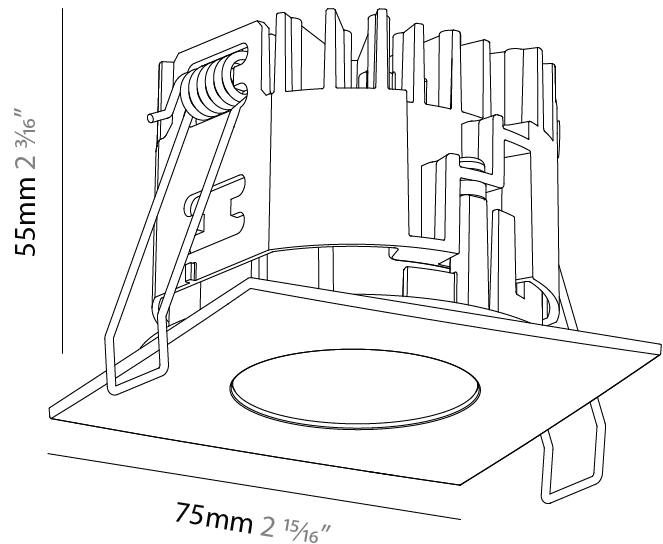

GENERAL

Series: Oiko Pro Square
Subseries: Oiko Pro Square Fixed
Brand: Prolicht
Division: Architectural
Mounting Type: Recessed
Mounting Location: Ceiling
Subcategory: Downlight

PHYSICAL

Shape: Square
Length (mm): 75
Length (in): 2 ¹⁵/₁₆
Width (mm): 75
Width (in): 2 ¹⁵/₁₆
Height (mm): 55
Height (in): 2 ¹/₆
Ceiling Thickness (mm): 1 - 25
Ceiling Thickness (in): 1/16 - 1 3/16
Min. Recessing Depth (mm): 70
Min. Recessing Depth (in): 2 ³/₄
Light Distribution: Downlight
Weight (kg): 0.209
Diffuser: Lens Pack - No Lens / Opal / Linear Spread Lens / Honeycomb / Spread Lens
Fixture Finish: SSR / BKV / CWI / CRY / HAB / UFT / ITA / RUA / FTG / MYG / LOD / PUS / FRO / FUP / KIA / POP / BLS / SPG / MEY / GOH / GUM / CHC / COM / ABZ / JAG / OBR / MOS / ROR
Fixture Material: Aluminum Die Cast
Cut-out Measurements: D. 68mm / 2 11/16"

ELECTRICAL

Lamp Type: LED (Zhaga Standard)
Input Wattage (W): 15
Total Output Wattage (W): 14.6
Dimming: Tri-Mode (Non-Dimming and Phase Dimming (120Vac only) and 0-10V Dimming)
Driver Included: Yes
Driver Location: Remote
Driver Type: Constant Current - Universal
Driver Class: Class 2
Input Voltage (V): 120 - 277
Constant Current (MA): 350

LED

Number of LEDs: 1
Color Temperature (°K): 2700 / 3000 / 3500 / 4000
Max. Delivered Lumen (lm): 1385 / 1392 / 1457 / 1471
CRI: >90 CRI
Lamp Life (hrs): 50000

OPTICAL

Reflector°: 50

RATINGS AND CERTIFICATIONS

Certified By: Certified for North American Standards
IP rating: IP54