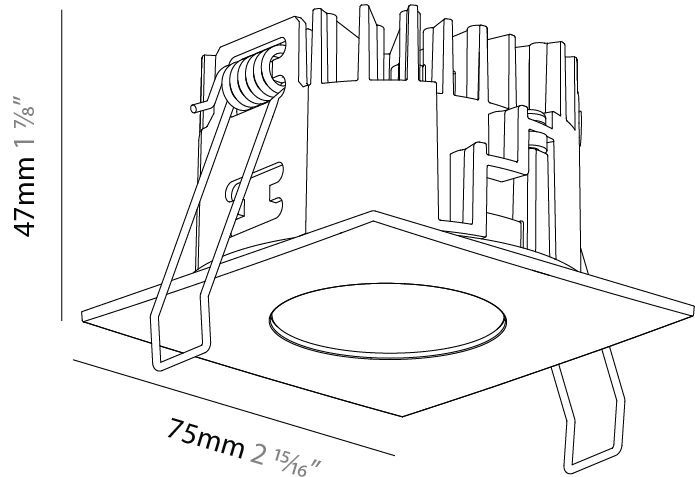

GENERAL

Series: Oiko Pro Square
Subseries: Oiko Pro Square Fixed
Brand: Prolicht
Division: Architectural
Mounting Type: Recessed
Mounting Location: Ceiling
Subcategory: Downlight

PHYSICAL

Shape: Square
Length (mm): 75
Length (in): 2 ¹⁵/₁₆
Width (mm): 75
Width (in): 2 ¹⁵/₁₆
Height (mm): 47
Height (in): 1 ⁷/₈
Ceiling Thickness (mm): 1 - 25
Ceiling Thickness (in): 1/16 - 1 3/16
Min. Recessing Depth (mm): 70
Min. Recessing Depth (in): 2 ³/₄
Light Distribution: Downlight
Weight (kg): 0.209
Diffuser: Lens Pack - No Lens / Opal / Linear Spread Lens / Honeycomb / Spread Lens
Fixture Finish: SSR / BKV / CWI / CRY / HAB / UFT / ITA / RUA / FTG / MYG / LOD / PUS / FRO / FUP / KIA / POP / BLS / SPG / MEY / GOH / GUM / CHC / COM / ABZ / JAG / OBR / MOS / ROR
Fixture Material: Aluminum Die Cast
Cut-out Measurements: D. 68mm / 2 11/16"

ELECTRICAL

Lamp Type: LED (Zhaga Standard)
Input Wattage (W): 15
Total Output Wattage (W): 14.6
Dimming: Tri-Mode (Non-Dimming and Phase Dimming (120Vac only) and 0-10V Dimming)
Driver Included: Yes
Driver Location: Remote
Driver Type: Constant Current - Universal
Driver Class: Class 2
Input Voltage (V): 120 - 277
Constant Current (MA): 350

LED

Number of LEDs: 1
Color Temperature (°K): 2700 / 3000 / 3500 / 4000
Max. Delivered Lumen (lm): 1470 / 1477 / 1546 / 1561
CRI: >90 CRI
Lamp Life (hrs): 50000

OPTICAL

Reflector°: 60

RATINGS AND CERTIFICATIONS

Certified By: Certified for North American Standards
IP rating: IP54