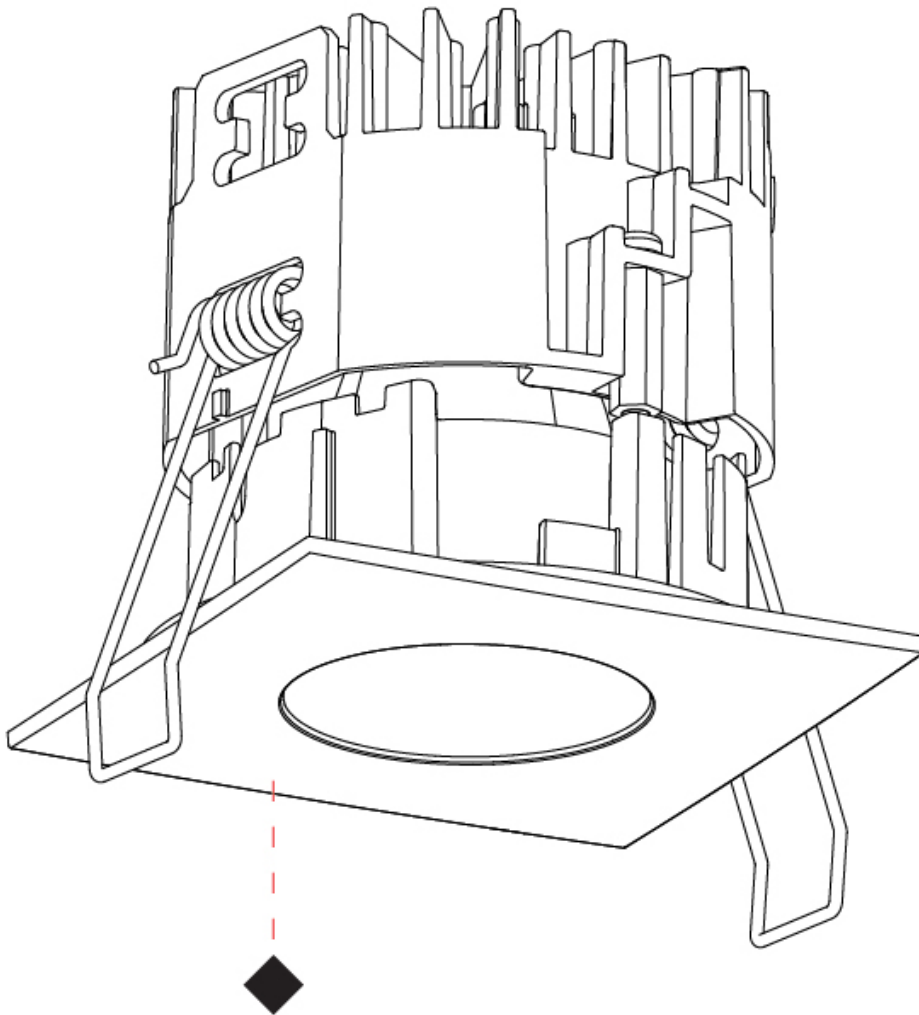

OIKO PRO SQUARE FIXED RECESSED

A350102-

PROJECT	_____
TYPE	_____
SPECIFIER	_____
QUANTITY	_____
DATE	_____