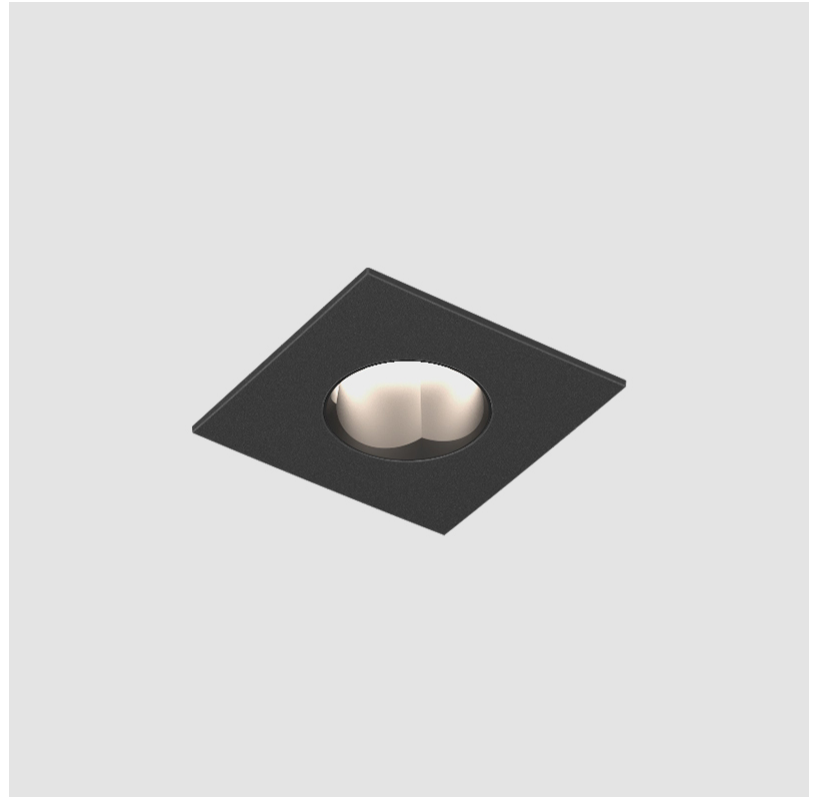

PHYSICAL

Shape: Square
Length (mm): 75
Length (in): 2 ¹⁵/₁₆
Width (mm): 75
Width (in): 2 ¹⁵/₁₆
Height (mm): 65
Height (in): 2 ⁹/₁₆
Ceiling Thickness (mm): 1 - 25
Ceiling Thickness (in): 1/16 - 1 3/16
Min. Recessing Depth (mm): 70
Min. Recessing Depth (in): 2 ³/₄
Light Distribution: Downlight
Weight (kg): 0.209
Diffuser: Lens Pack - No Lens / Opal / Linear Spread Lens / Honeycomb / Spread Lens
Fixture Finish: SSR / BKV / CWI / CRY / HAB / UFT / ITA / RUA / FTG / MYG / LOD / PUS / FRO / FUP / KIA / POP / BLS / SPG / MEY / GOH / GUM / CHC / COM / ABZ / JAG / OBR / MOS / ROR
Fixture Material: Aluminum Die Cast
Cut-out Measurements: D. 68mm / 2 11/16"

ELECTRICAL

Lamp Type: LED (Zhaga Standard)
Input Wattage (W): 15
Total Output Wattage (W): 13.6
Dimming: Tri-Mode (Non-Dimming and Phase Dimming (120Vac only) and 0-10V Dimming)
Driver Included: No
Driver Location: Recessed Housing
Driver Type: Constant Current - Universal
Driver Class: Class 2
Input Voltage (V): 120 - 277
Constant Current (MA): 350

LED

Number of LEDs: 1
Color Temperature (°K): 2700 / 3000 / 3500 / 4000
Max. Delivered Lumen (lm): 1295 / 1377 / 1442 / 1455
Nominal Lumen (lm): 1566 / 1665 / 1743 / 1759
CRI: >90 CRI
Lamp Life (hrs): 50000

OPTICAL

Reflector°: 34

RATINGS AND CERTIFICATIONS

Certified By: Certified for North American Standards
IP rating: IP20