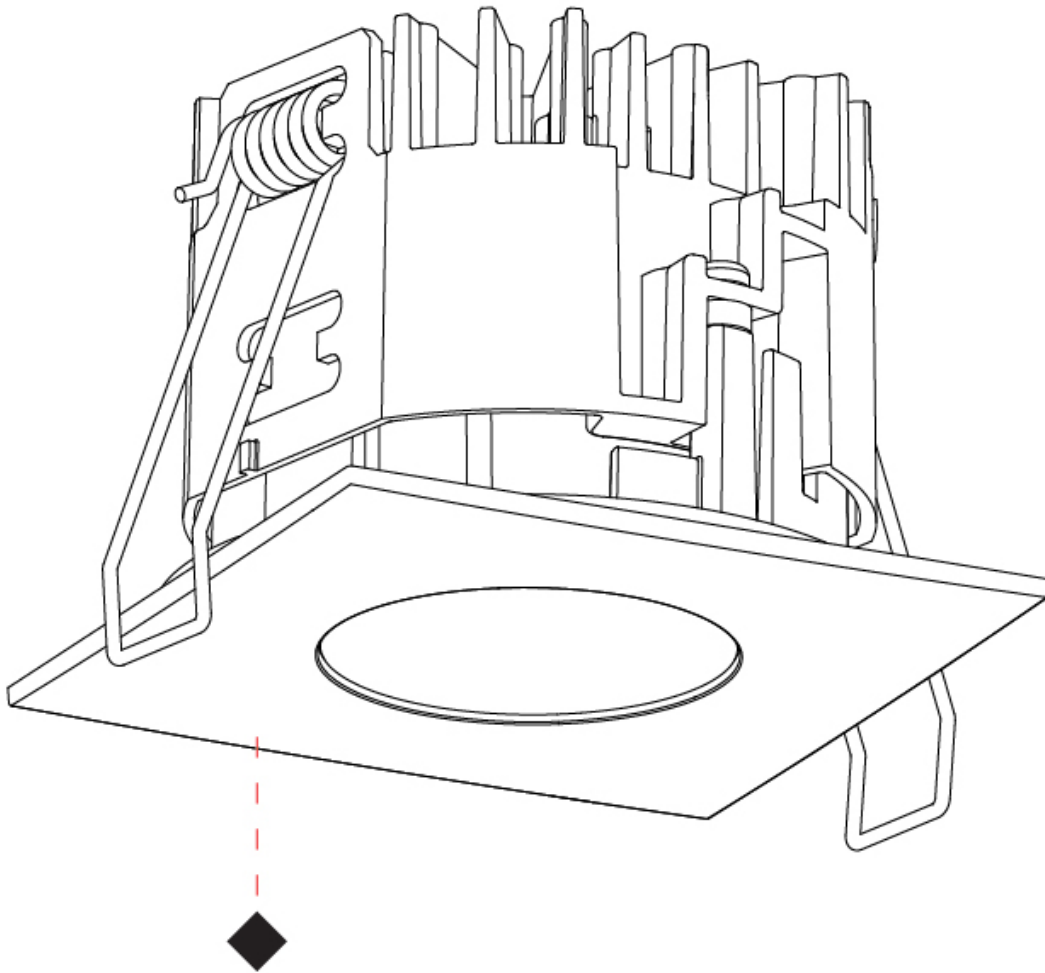

OIKO PRO SQUARE FIXED RECESSED

A350103-

PROJECT	_____
TYPE	_____
SPECIFIER	_____
QUANTITY	_____
DATE	_____

A